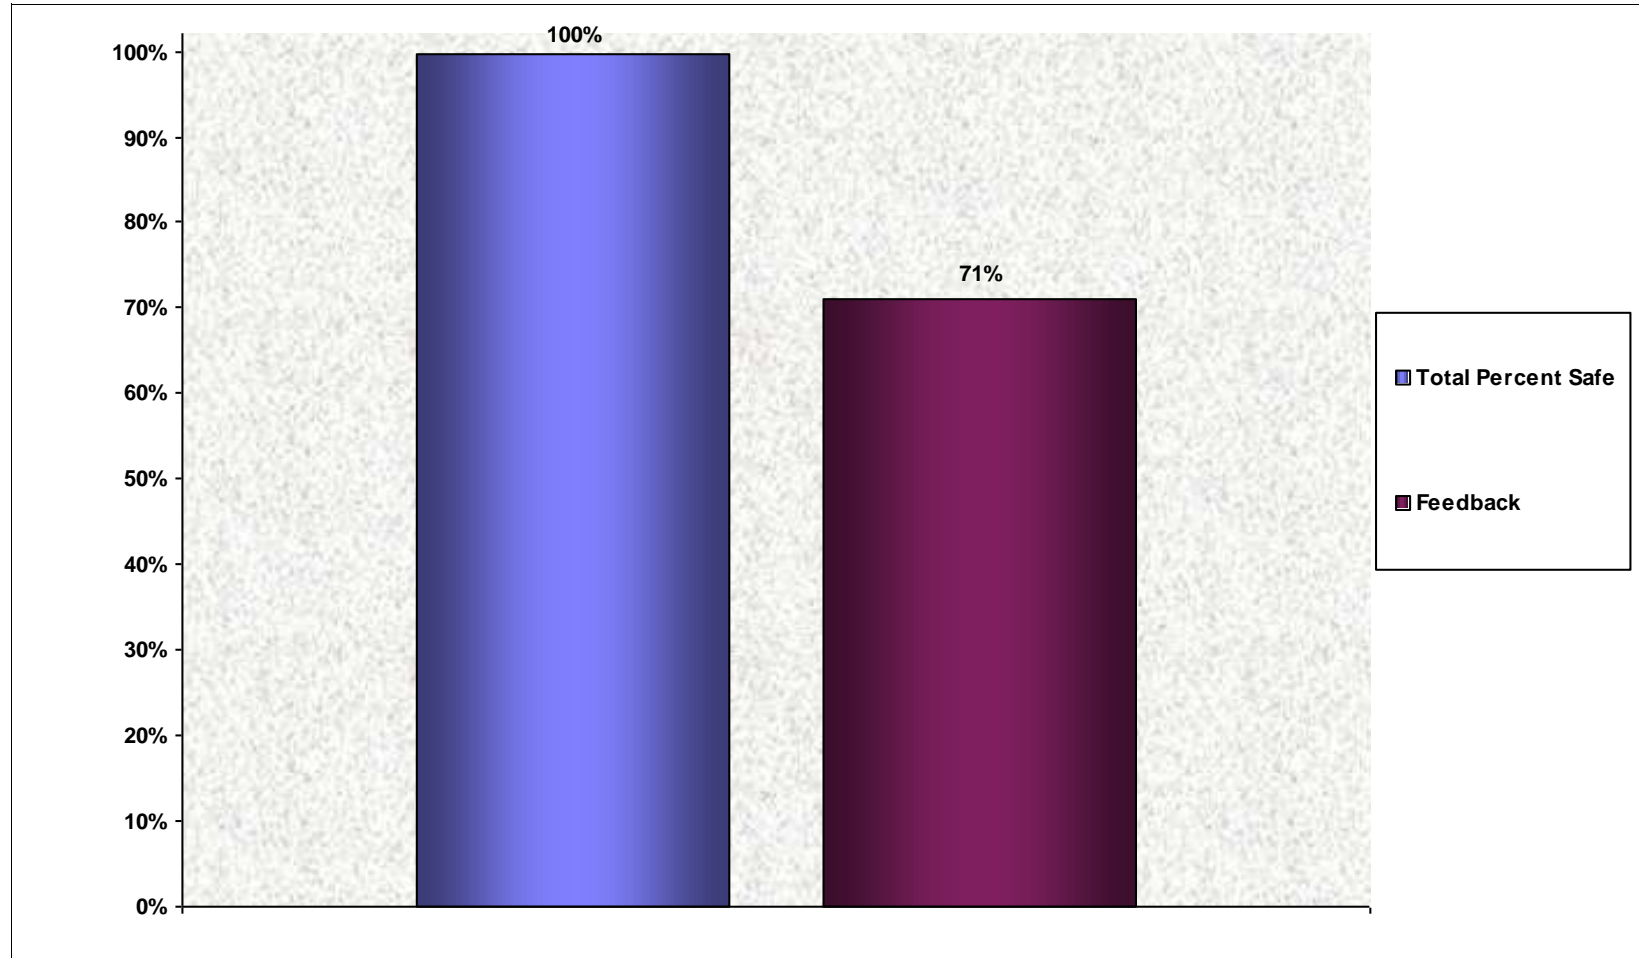

Overall Percent Safe

Total Cards: 2407
Total Behaviors Observed: 35928

Location: Offshore/Harvey/Chevron 54635-2,
Offshore/Harvey/Chevron 55102-2,
Offshore/Harvey/Chevron 55107-2,
Offshore/Harvey/Chevron 55119-2,
Offshore/Harvey/Chevron 55121-2,
Offshore/Harvey/Chevron 55126-2,
Offshore/Harvey/Chevron 55218-2,
Offshore/Harvey/Chevron 55225-2

Percentage of Safe Cards: 98%
10-Sep-12

Personnel Observed: DII, Pneu Elect, Contractor
For the Dates 1/1/2012 Through 8/31/2012